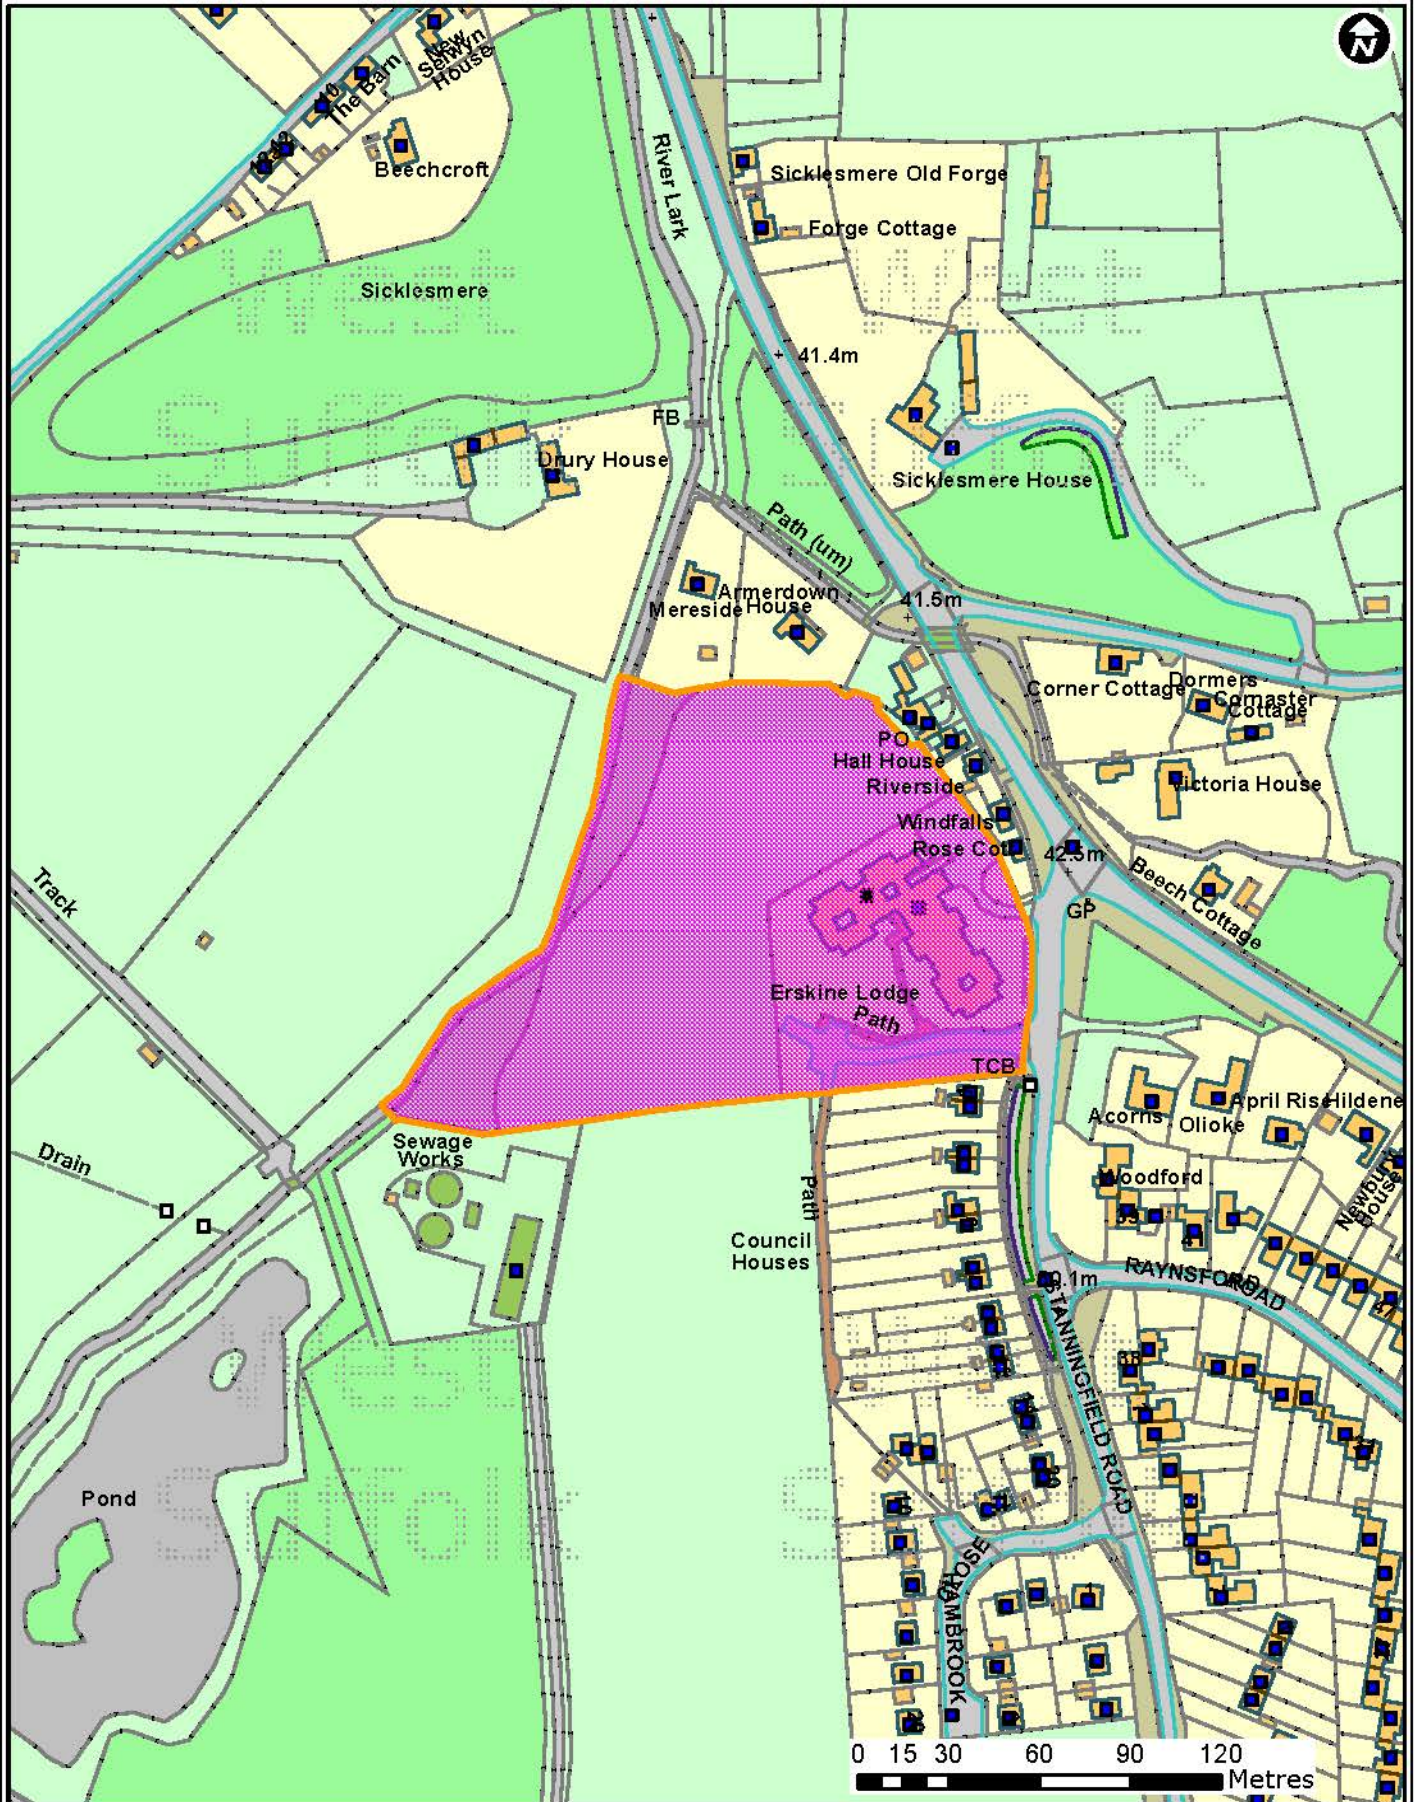

DC/15/2277/HYB

Erskine Lodge, Stanningfield Road, Gt Wheltenham

Forest Heath • St Edmundsbury

West Suffolk
working together

© Crown Copyright and database rights 2015 Ordnance Survey 100019675/100023282. You are not permitted to copy, sub-license, distribute or sell any of this data to third parties in any form. Use of this data is subject to terms and conditions. See www.westsuffolk.gov.uk/disclaimer.cfm.

Scale: 1:2,500
Date: 17/02/2016